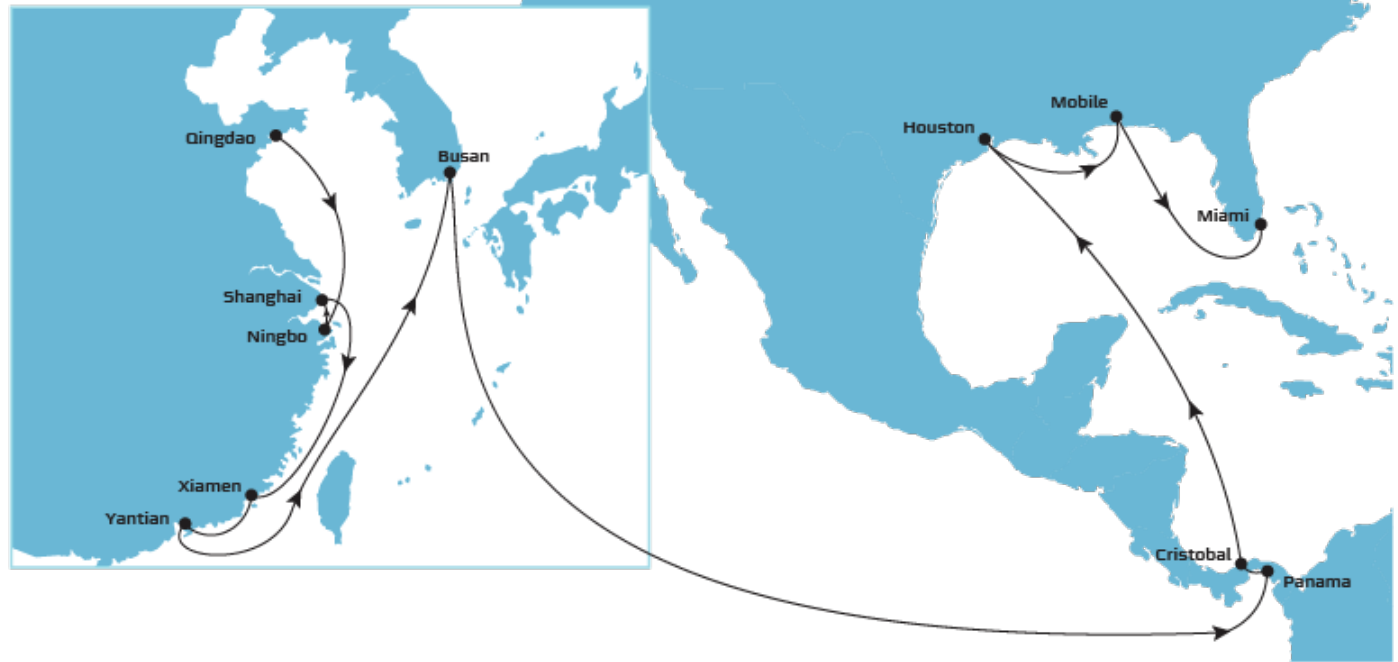

TP18 EASTBOUND

SERVICE HIGHLIGHTS

- Best in class product from North and South China to Houston
- The only service offering direct coverage from Yantian, Xiamen, Qingdao to Mobile and Xiamen to Miami

From	Dept\Arr	HOUSTON United States TBD	MOBILE United States TBD	MIAMI United States TBD
QINGDAO, China	TBD	32	35	37
NINGBO, China	TBD	30	33	36
SHANGHAI, China	TBD	29	32	35
XIAMEN, China	TBD	28	31	33
YANTIAN, China	TBD	26	29	32
BUSAN, South Korea	TBD	23	26	29

01-04-2016

Transit times are indicative and subject to change.

Your promise. Delivered.