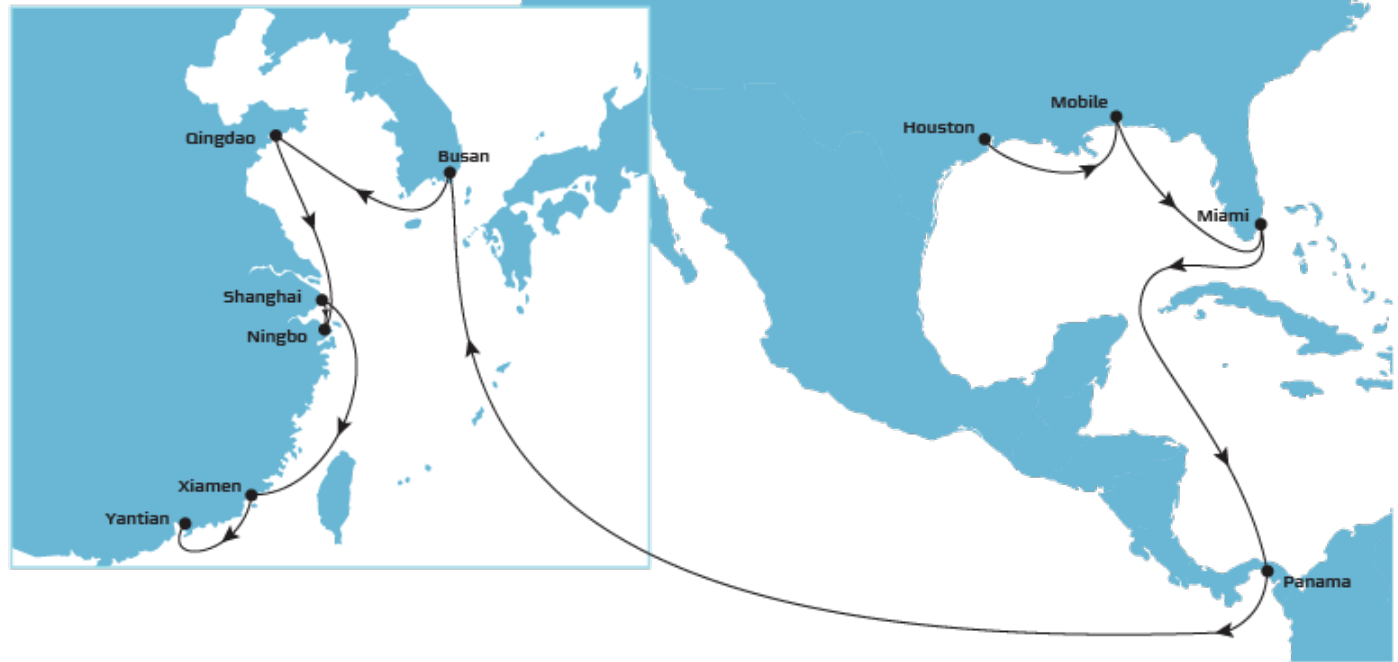

TP18 WESTBOUND

SERVICE HIGHLIGHTS

- Best in class product from Mobile and Miami to Busan
- The only service offering direct coverage from Mobile to Yantian, Xiamen, Qingdao and from Miami to Xiamen

From	Dept\Arr	BUSAN South Korea TBD	QINGDAO China TBD	NINGBO China TBD	SHANGHAI China TBD	XIAMEN China TBD	YANTIAN China TBD
HOUSTON, United States	TBD	33	35	37	38	40	41
MOBILE, United States	TBD	31	33	35	36	38	39
MIAMI, United States	TBD	28	30	32	33	35	36

01-04-2016

Transit times are indicative and subject to change.

Your promise. Delivered.